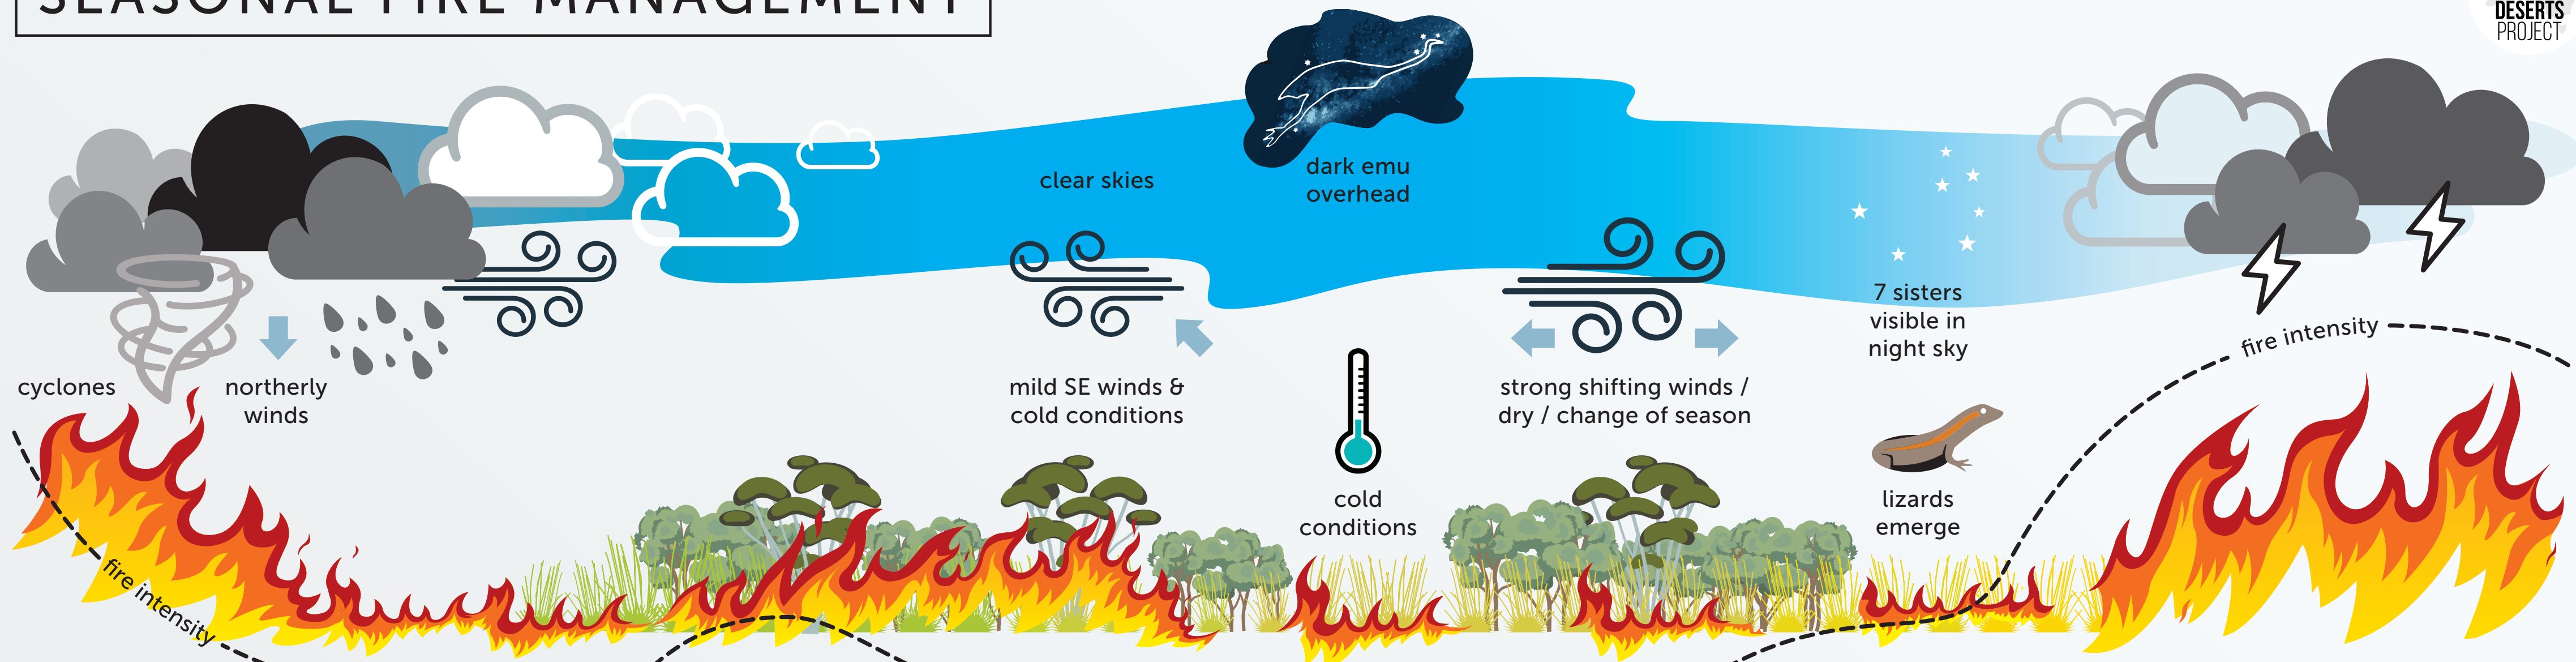

SEASONAL FIRE MANAGEMENT

TRAINING

PRESCRIBED BURNS
protect assets / tracksides / broadscale aerial

REVIEW & PLANNING